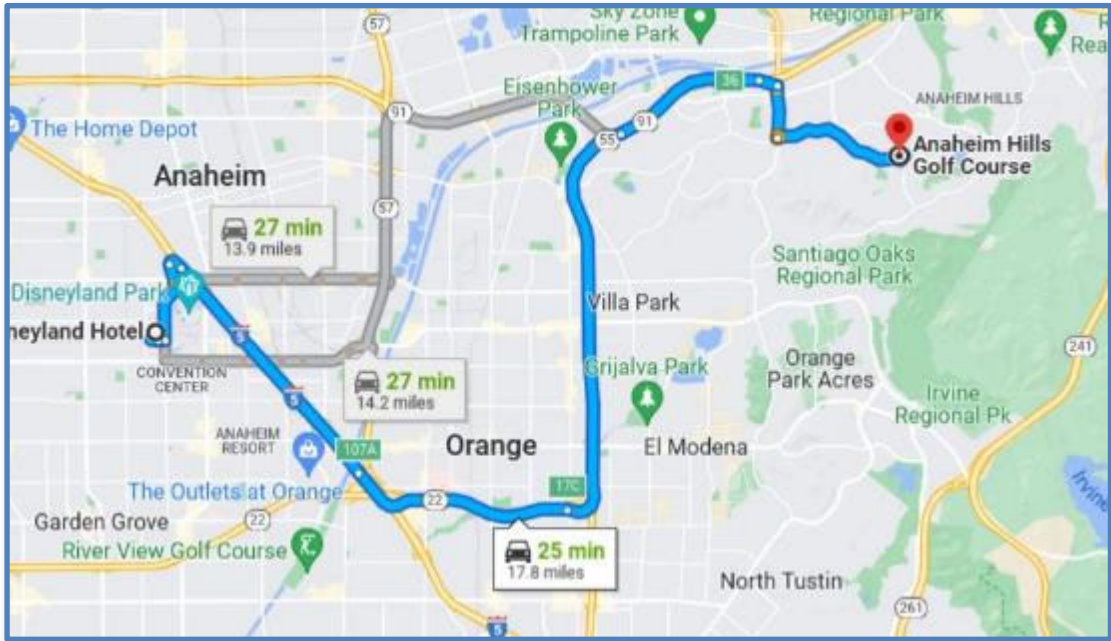

Rental Clubs: Y / N **Affiliation:** _____ **Email:** _____

DIRECTIONS:

← from Disneyland Hotel, 1150 Magic Way, Anaheim...
to Anaheim Hills Golf Course, 6501 Nohl Ranch R...

25 min (17.8 miles)  

via State Rte 55 N
Fastest route now due to traffic conditions

Disneyland Hotel
1150 Magic Way, Anaheim, CA 92802

- > Get on I-5 S from Disneyland Dr
6 min (1.5 mi)
- > Continue on I-5 S. Take CA-55 N/State Rte 55 N to Imperial Hwy.. Take exit 36 from CA-91 E
14 min (13.8 mi)
- > Follow Imperial Hwy. and Nohl Ranch Rd to your destination
6 min (2.5 mi)